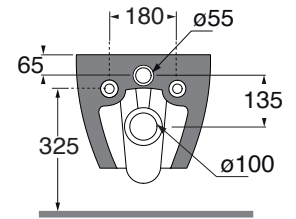

CMVCSPE00000BI  
CMVCSPE00000...  
CMVCSPE00000 CA/CE/CT...  
CMVCSPE00000...  
CMVCSPE00000 PS/SA/SS...

CM 52x36x34

plt italy pz.18 - plt export pcs.20

kg 22

Tecnologie/technologies:

watersaving

easyclean

scala/scale 1:20 dimensioni/dimensions in mm